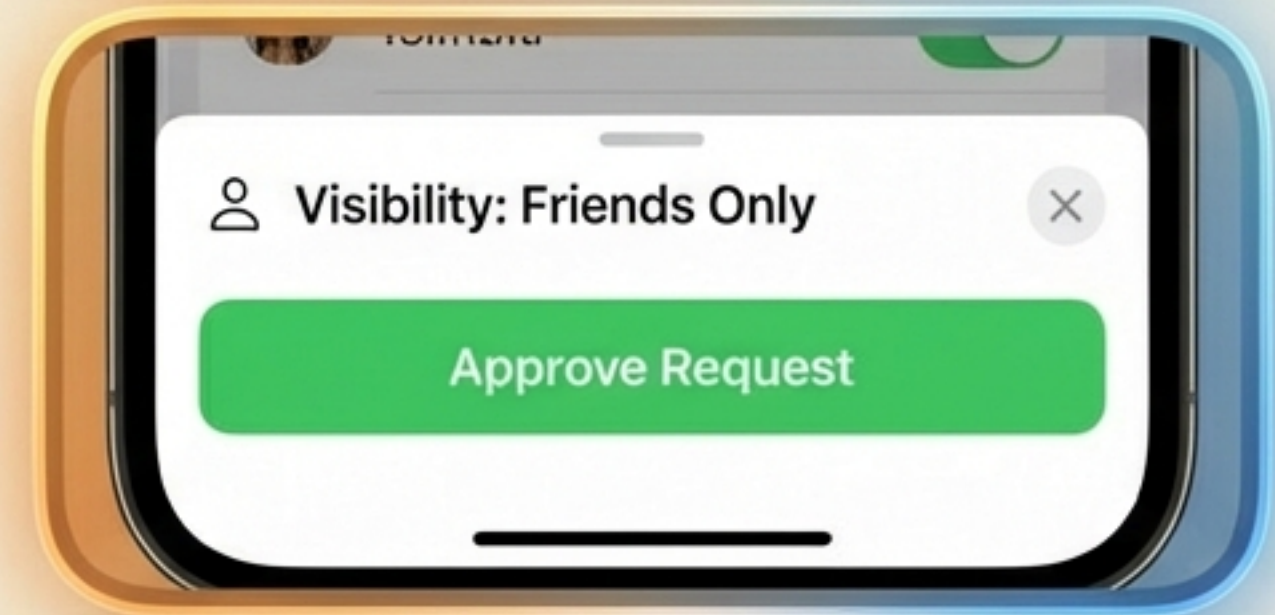

Trusted Networks & Complete Control

College Connect

Reconnect with alumni, current classmates, and undergrads. A dedicated filter for trusted academic networks.

Your Rules (Privacy)

Only friends within 5 miles see you. Joining a hangout requires approval. Rejecting a request sends no notification (No Ghosting Guilt).