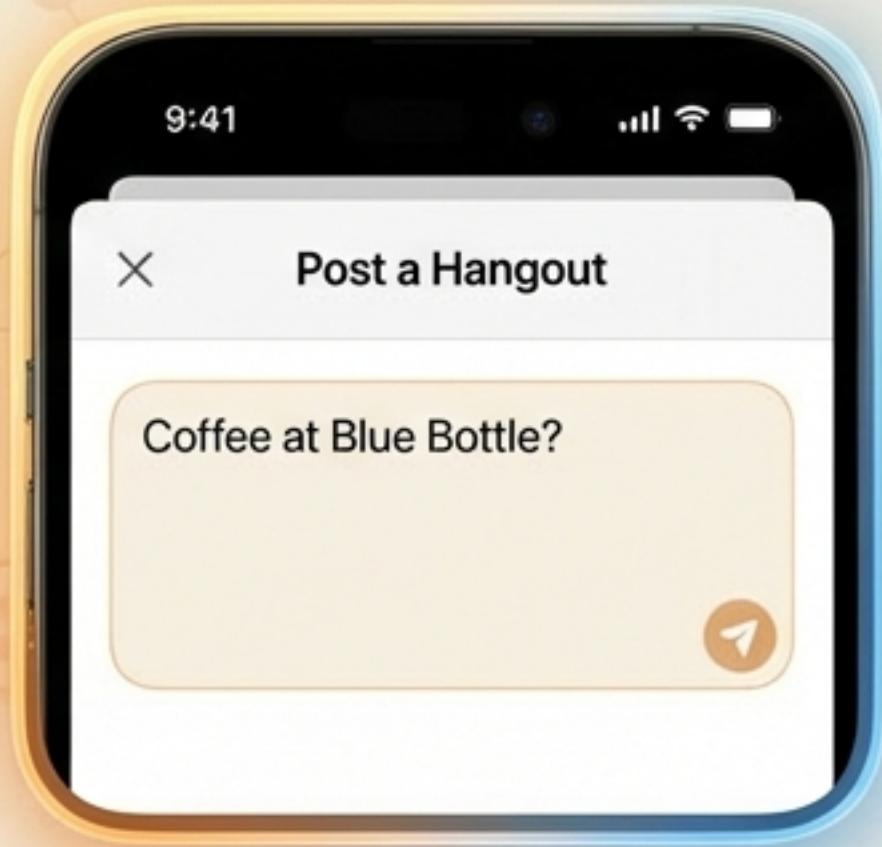

## Smart Filters:

Toggle between "For You", "Favs", and "Groups".

## Global View:

See where your people are anywhere in the world.

# From 'Nothing to Do' to 'Hangout Heaven'

**1. Post**

**2. Notify**

**3. Meet**

Transform boring hours into spontaneous thrills. Friends within 5 miles get a Magical Smart Push Notification.